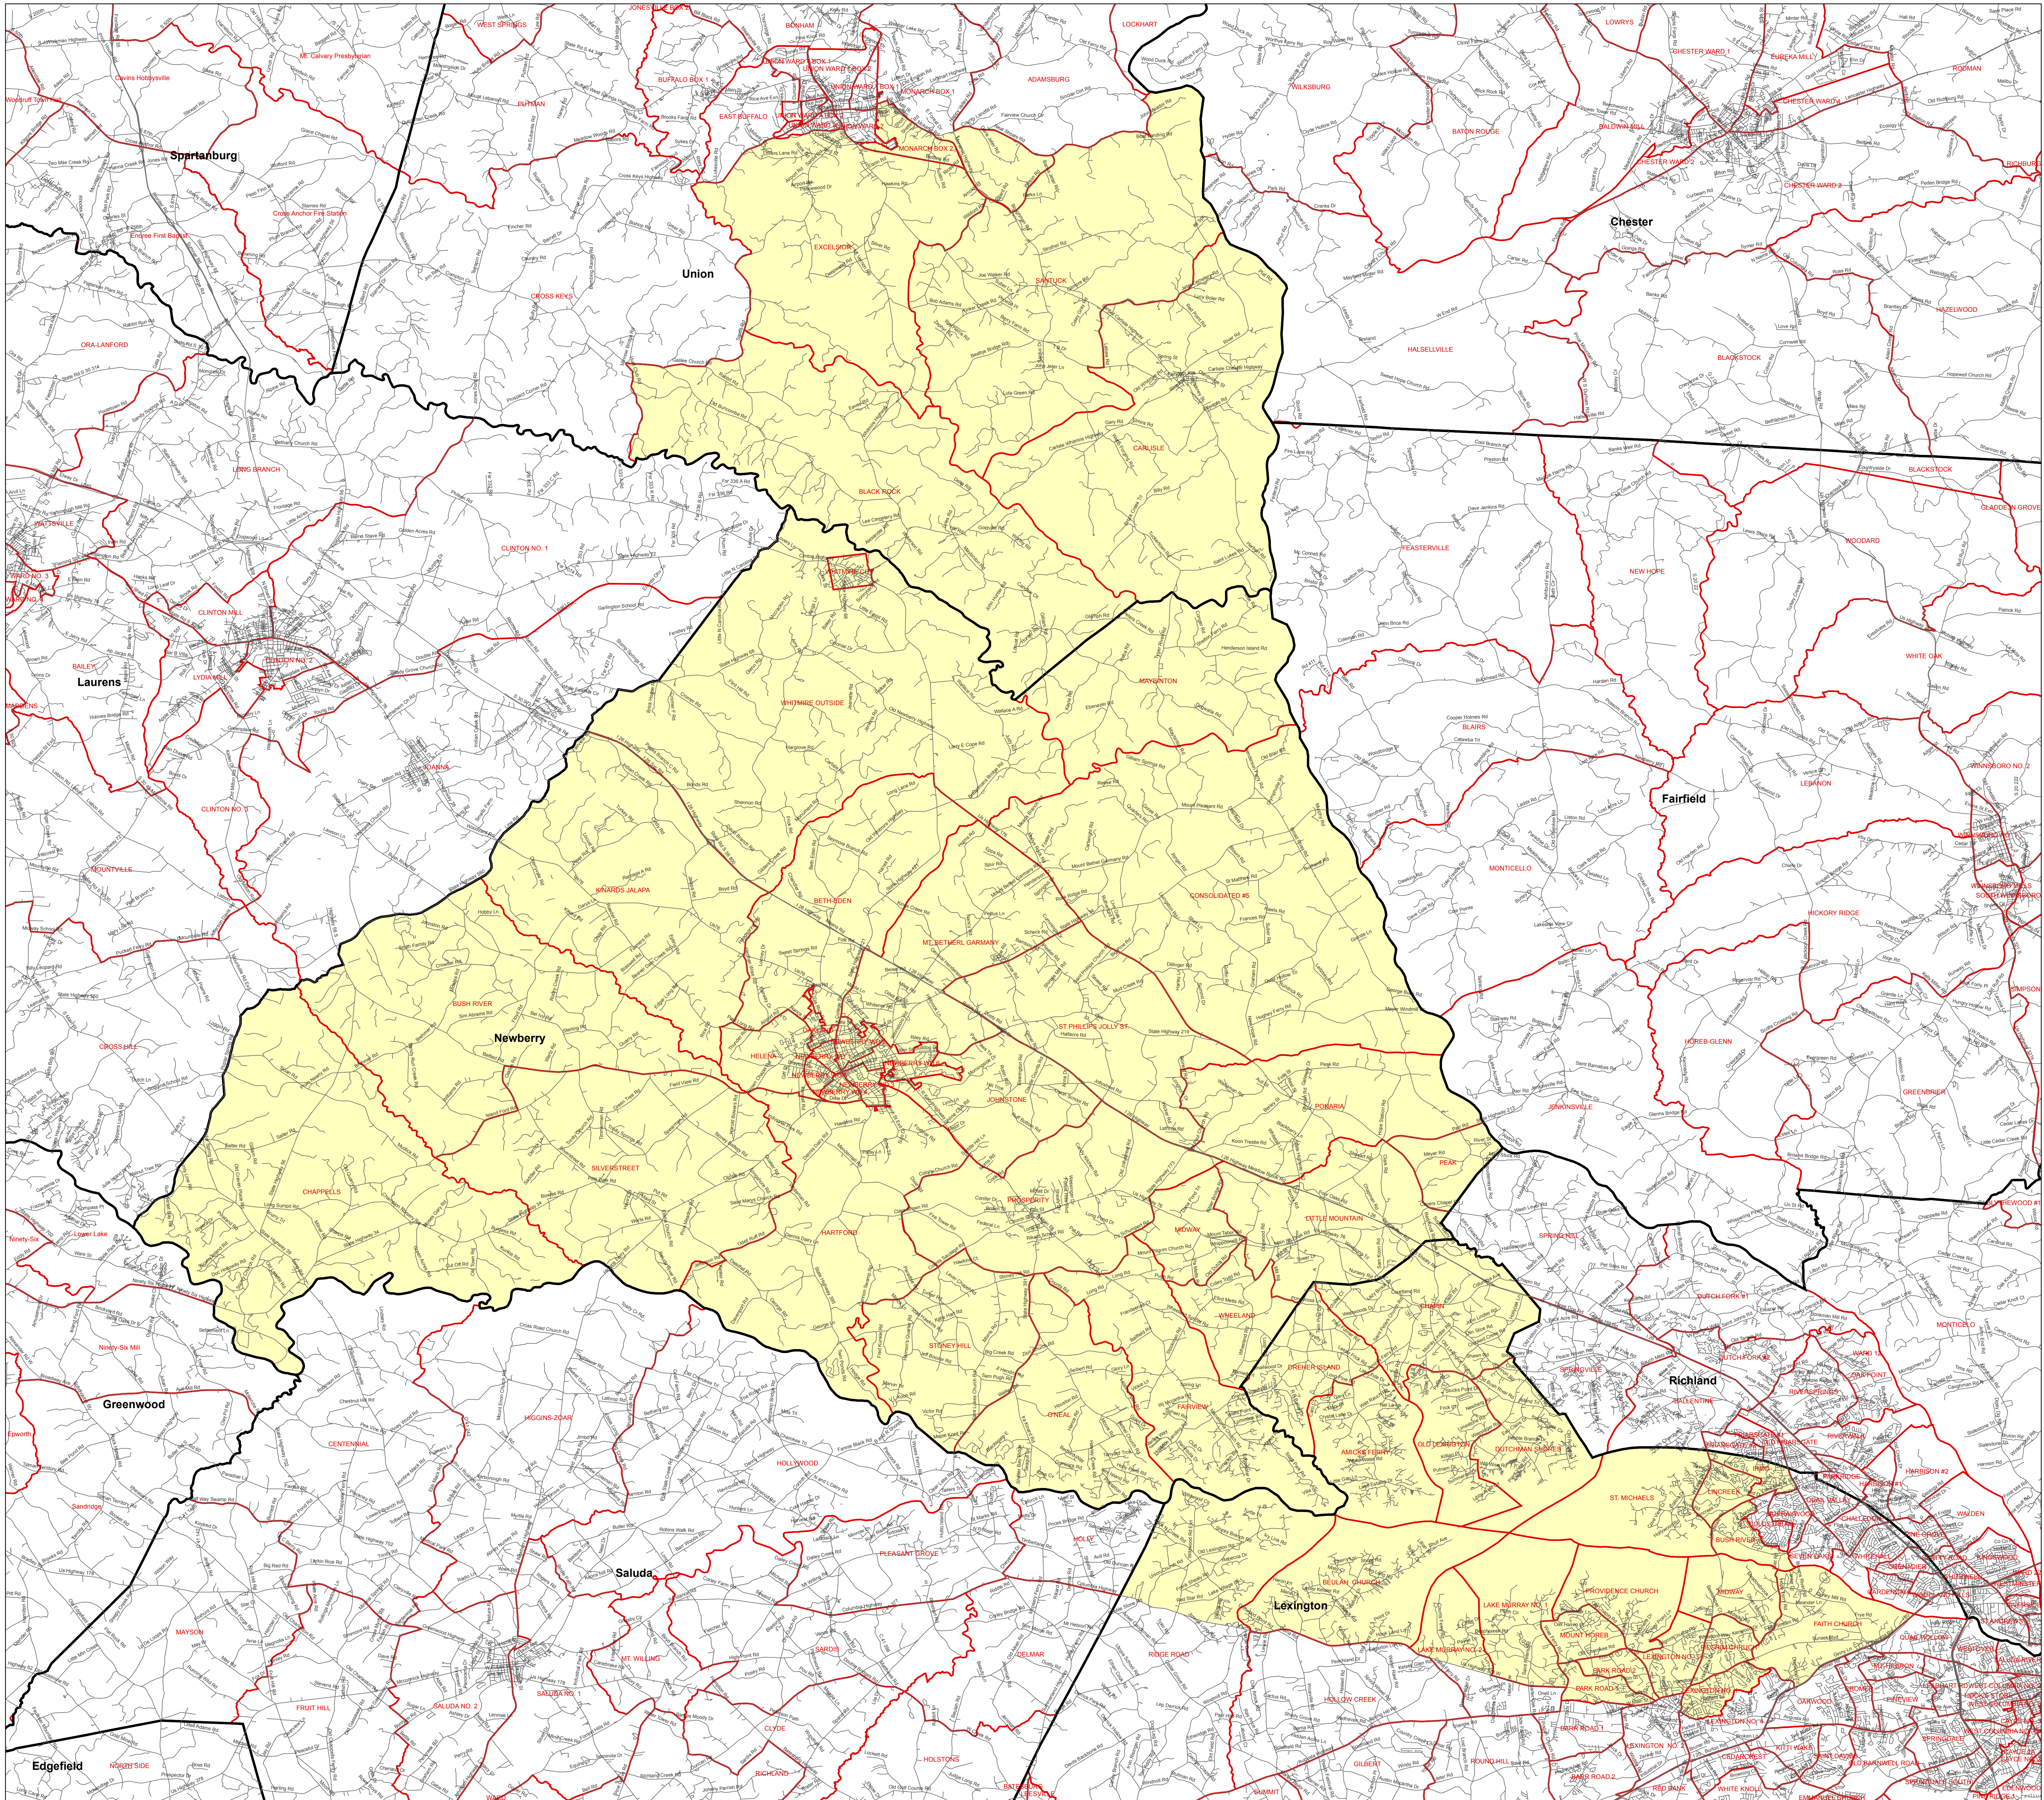

 Roads
 Precinct Lines
 County Line
 Senate District

SC SENATE DISTRICT 18 WITH PRECINCTS

S.815

THIS MAP IS CURRENTLY UNDER LITIGATION AND NOT FINALIZED. USE AT YOUR OWN RISK