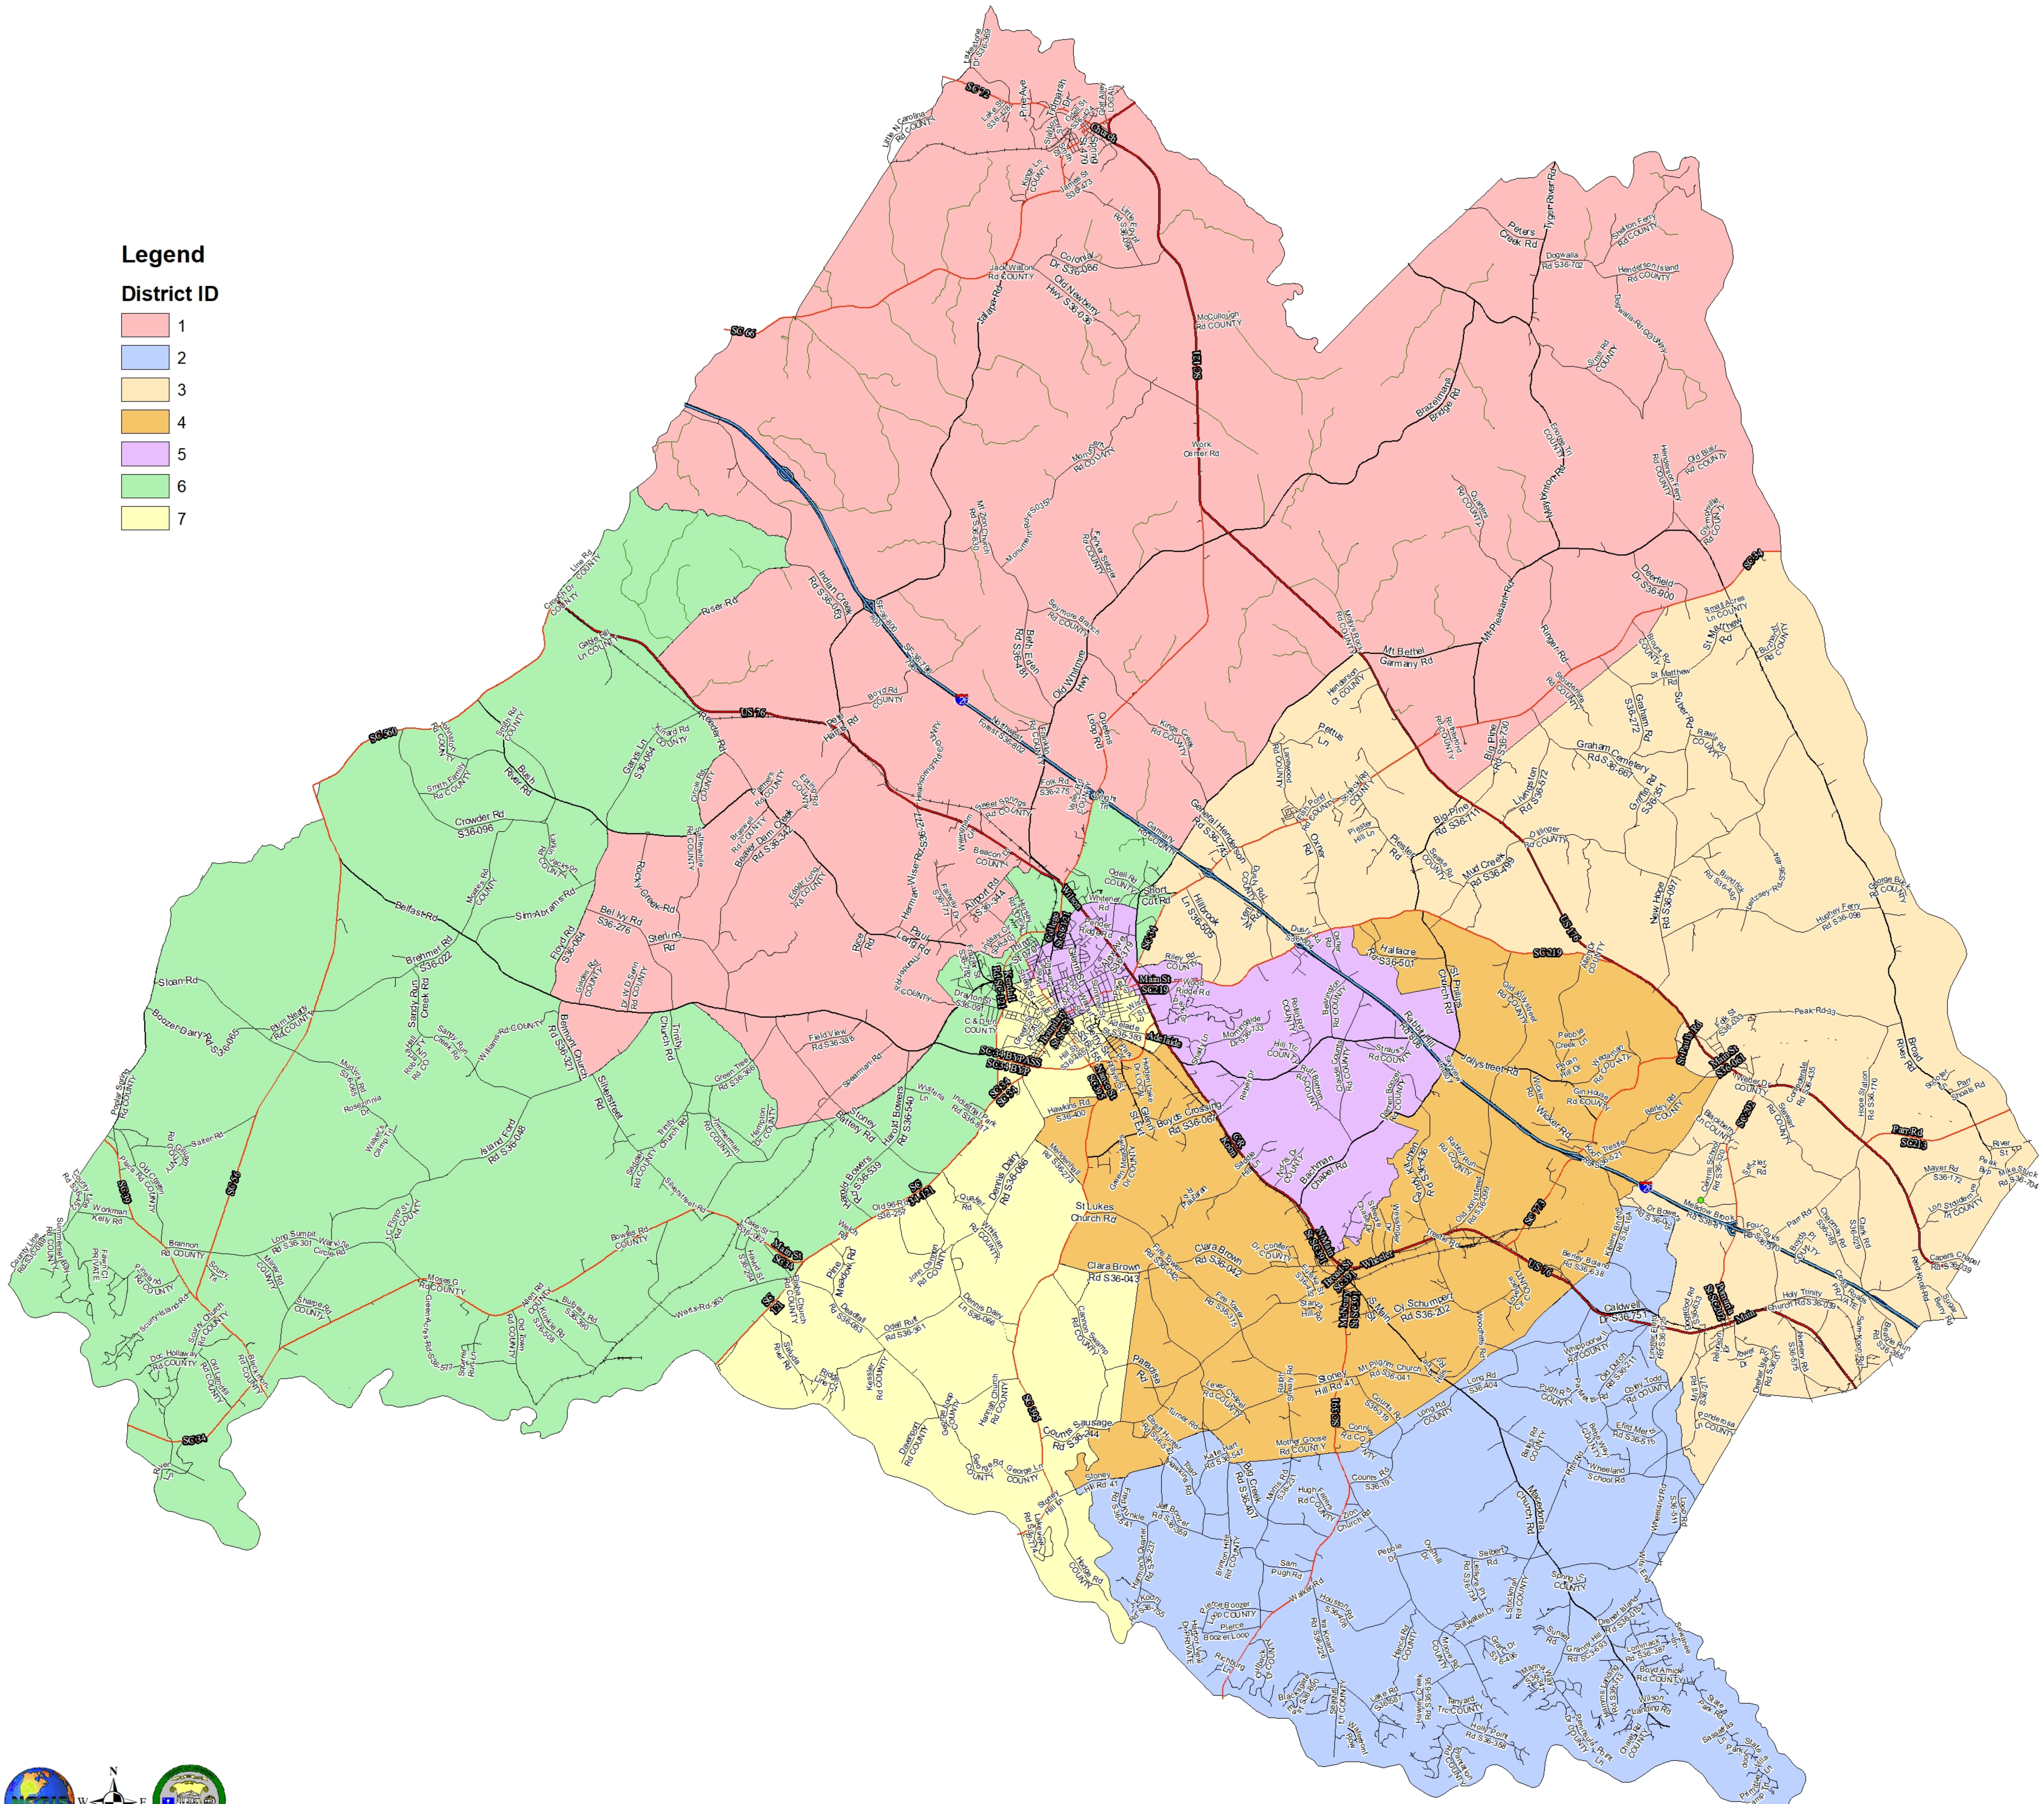

NEWBERRY COUNTY

County Council District Final 2020

Legend

District ID

- 1
- 2
- 3
- 4
- 5
- 6
- 7

TAX MAP NOT TO BE USED AS A PLAT